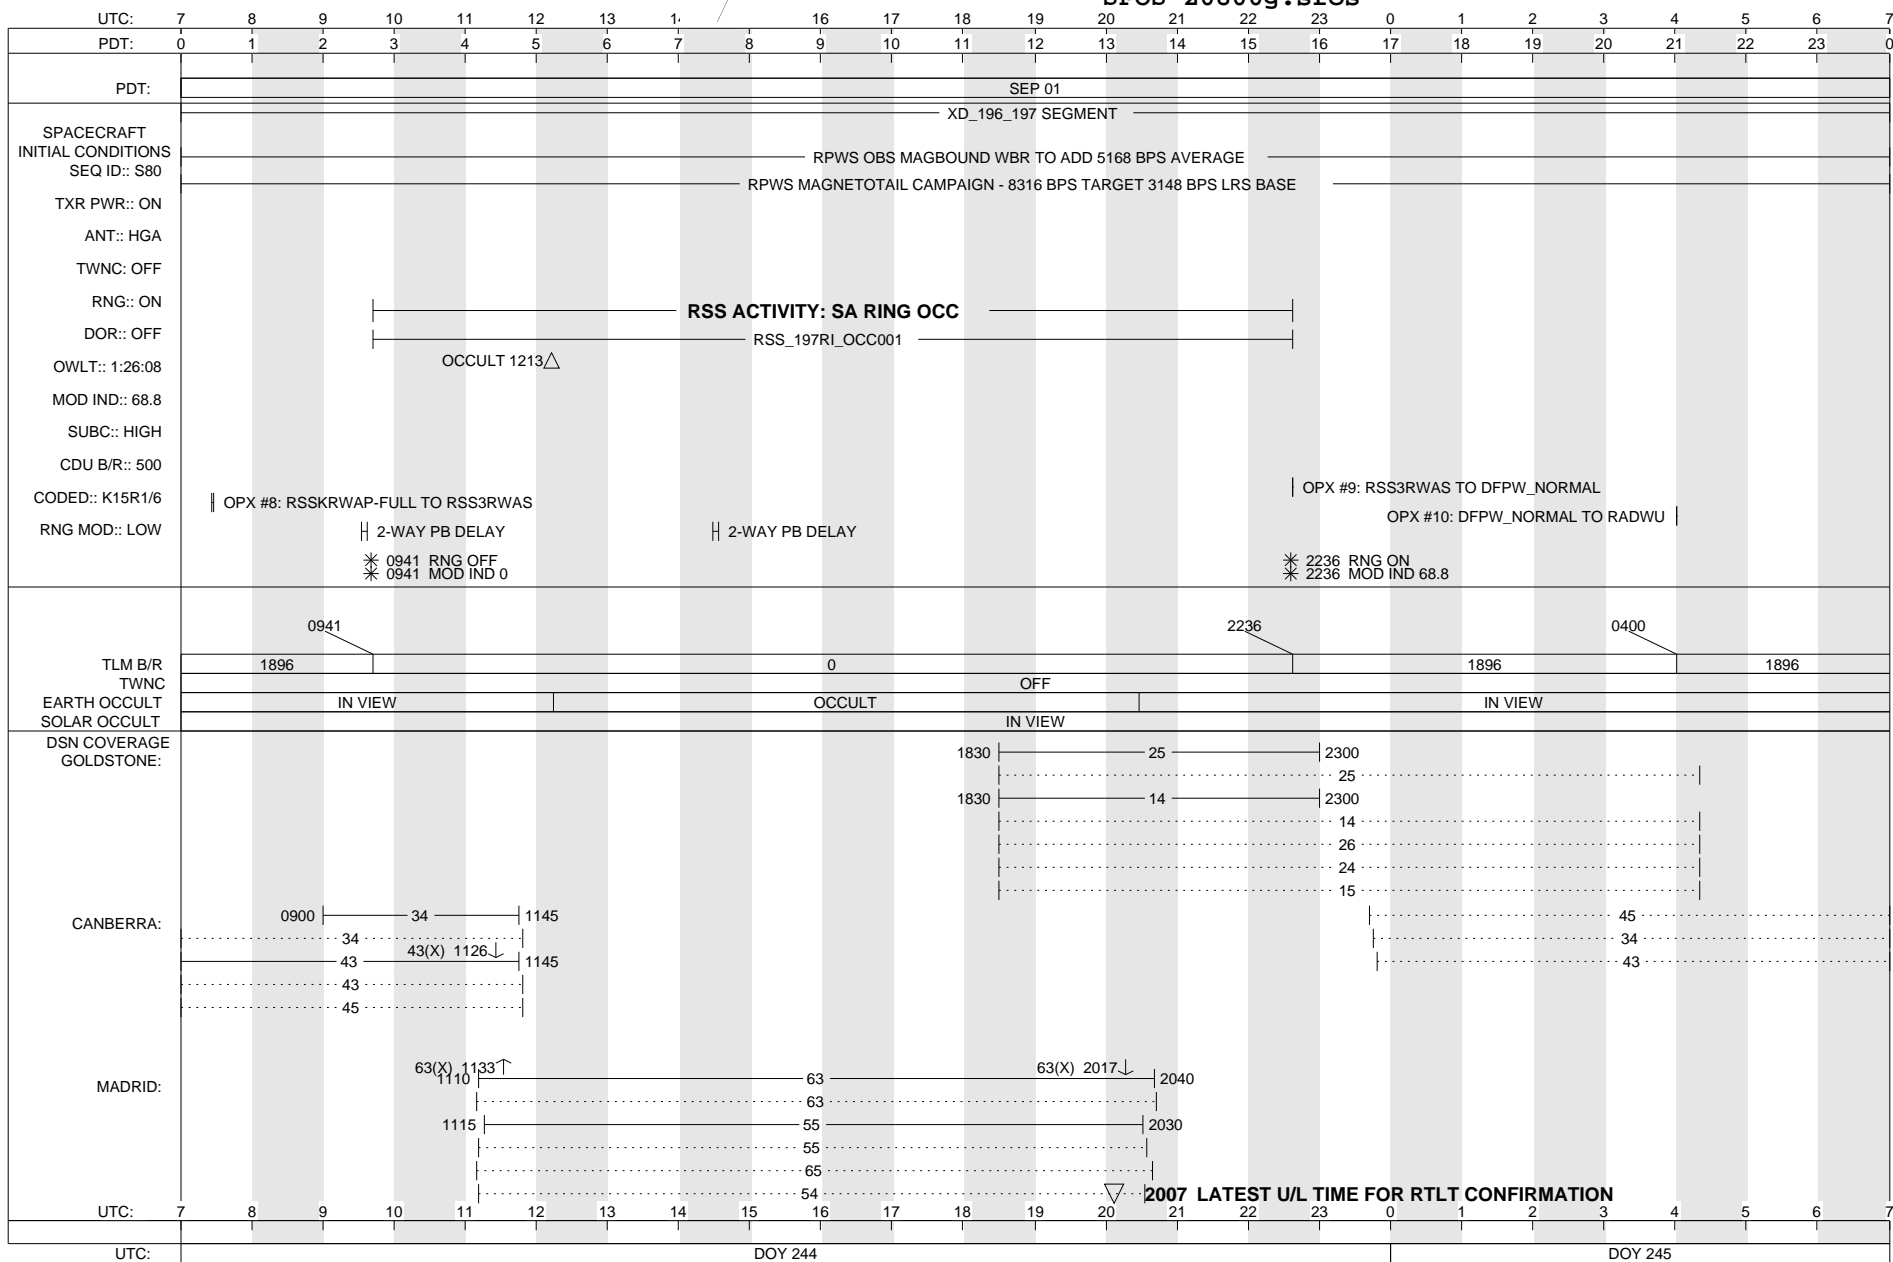

SATURDAY 243-244

AUGUST 31, 2013 - SEPTEMBER 1, 2013

# CASSINI SFOS

SOE z0800g.soe  
SFOS z0800g.sfos

ISSUE DATE: 09/25/13

SUNDAY 244-245

SEPTEMBER 1, 2013 - SEPTEMBER 2, 2013

# CASSINI SFOS

SOE z0800g.soe  
SFOS z0800g.sfos

ISSUE DATE: 09/25/13

MONDAY 245-246

SEPTEMBER 2, 2013 - SEPTEMBER 3, 2013

# CASSINI SFOS

SOE z0800g.soe  
SFOS z0800g.sfos

ISSUE DATE: 09/25/13