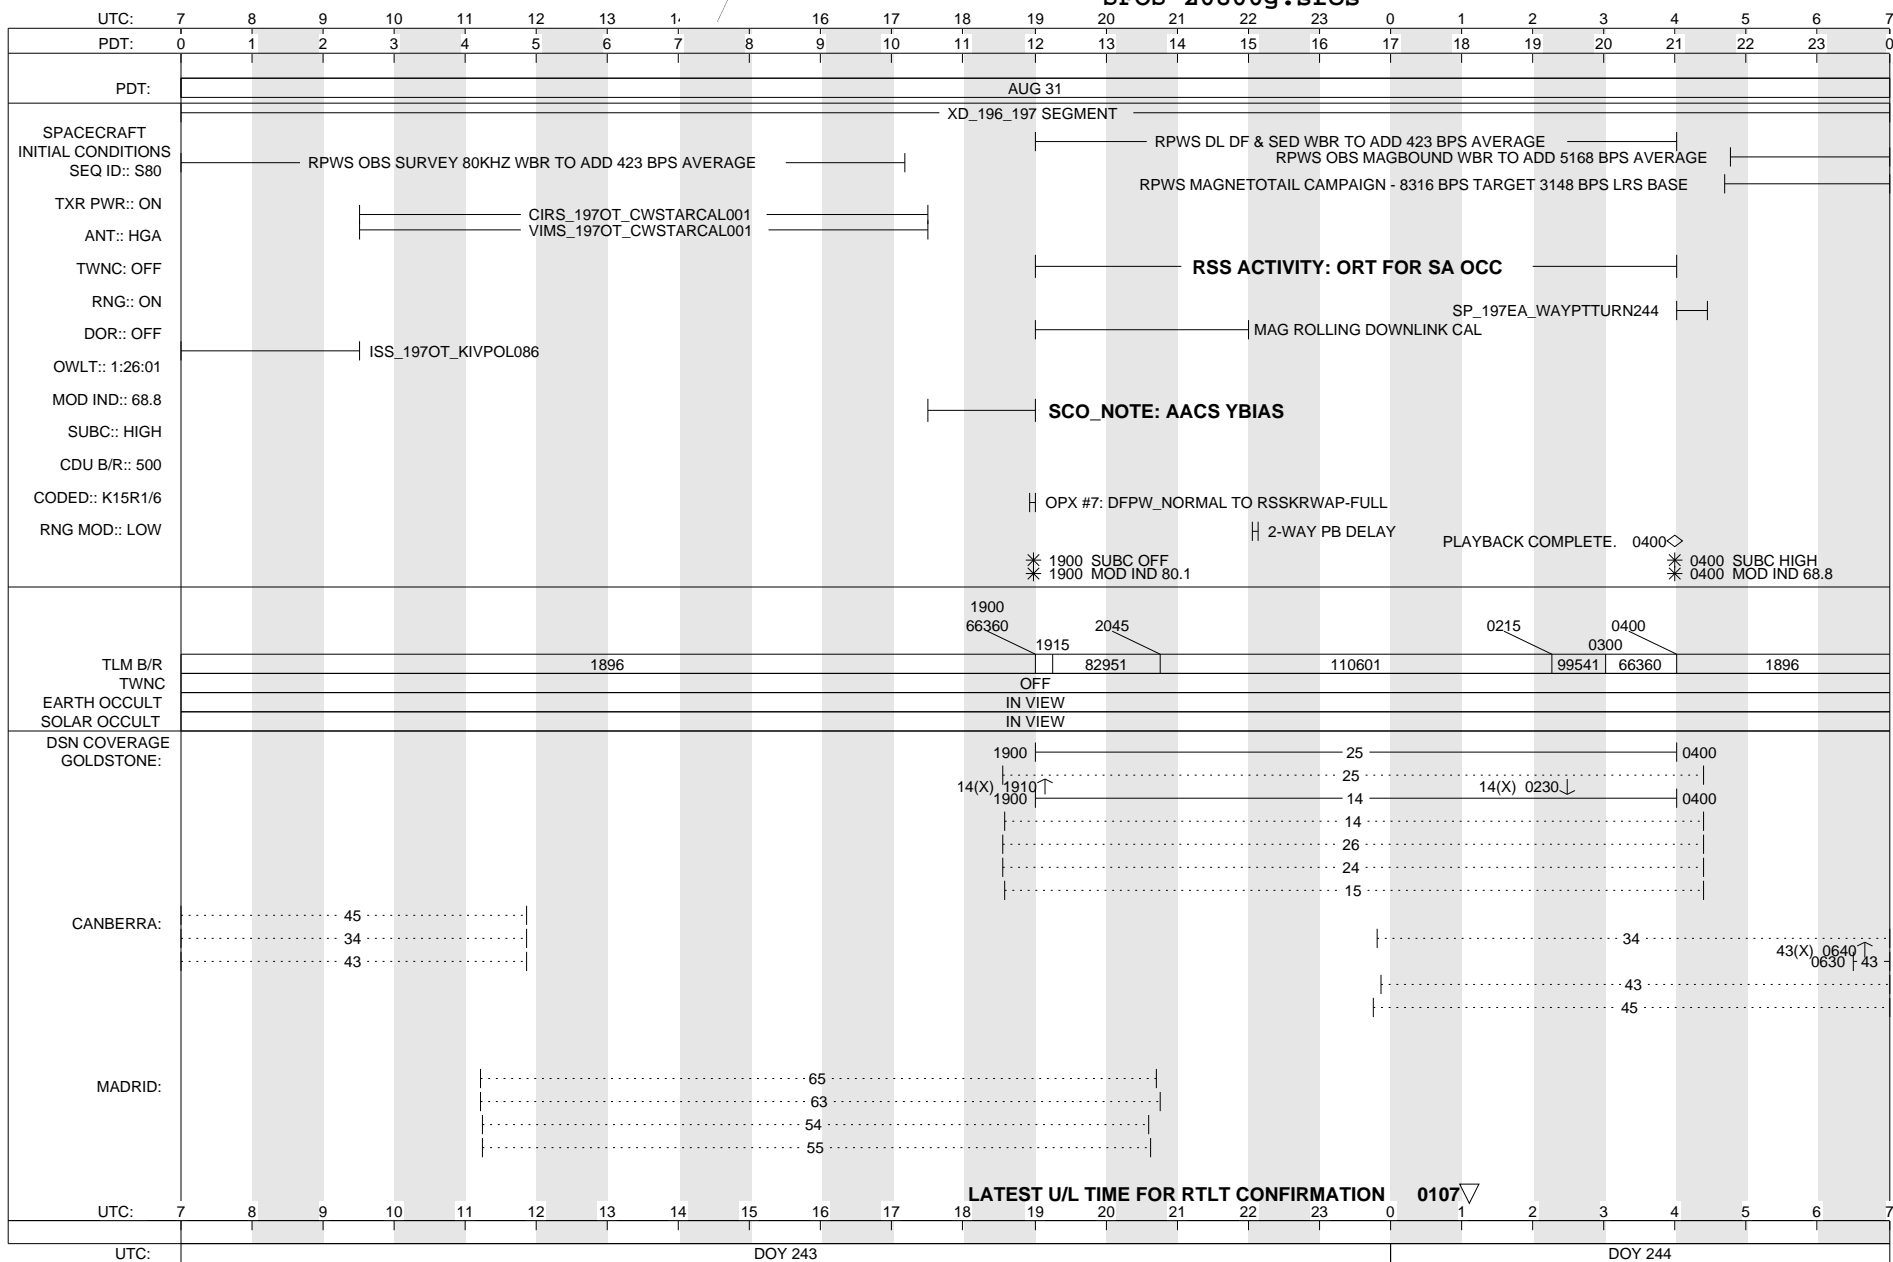

SATURDAY 243-244

AUGUST 31, 2013 - SEPTEMBER 1, 2013

# CASSINI SFOS

SOE z0800g.soe  
SFOS z0800g.sfos

ISSUE DATE: 09/25/13

SUNDAY 244-245

SEPTEMBER 1, 2013 - SEPTEMBER 2, 2013

# CASSINI SFOS

SOE z0800g.soe  
SFOS z0800g.sfos

ISSUE DATE: 09/25/13

MONDAY 245-246

SEPTEMBER 2, 2013 - SEPTEMBER 3, 2013

# CASSINI SFOS

SOE z0800g.soe  
SFOS z0800g.sfos

ISSUE DATE: 09/25/13