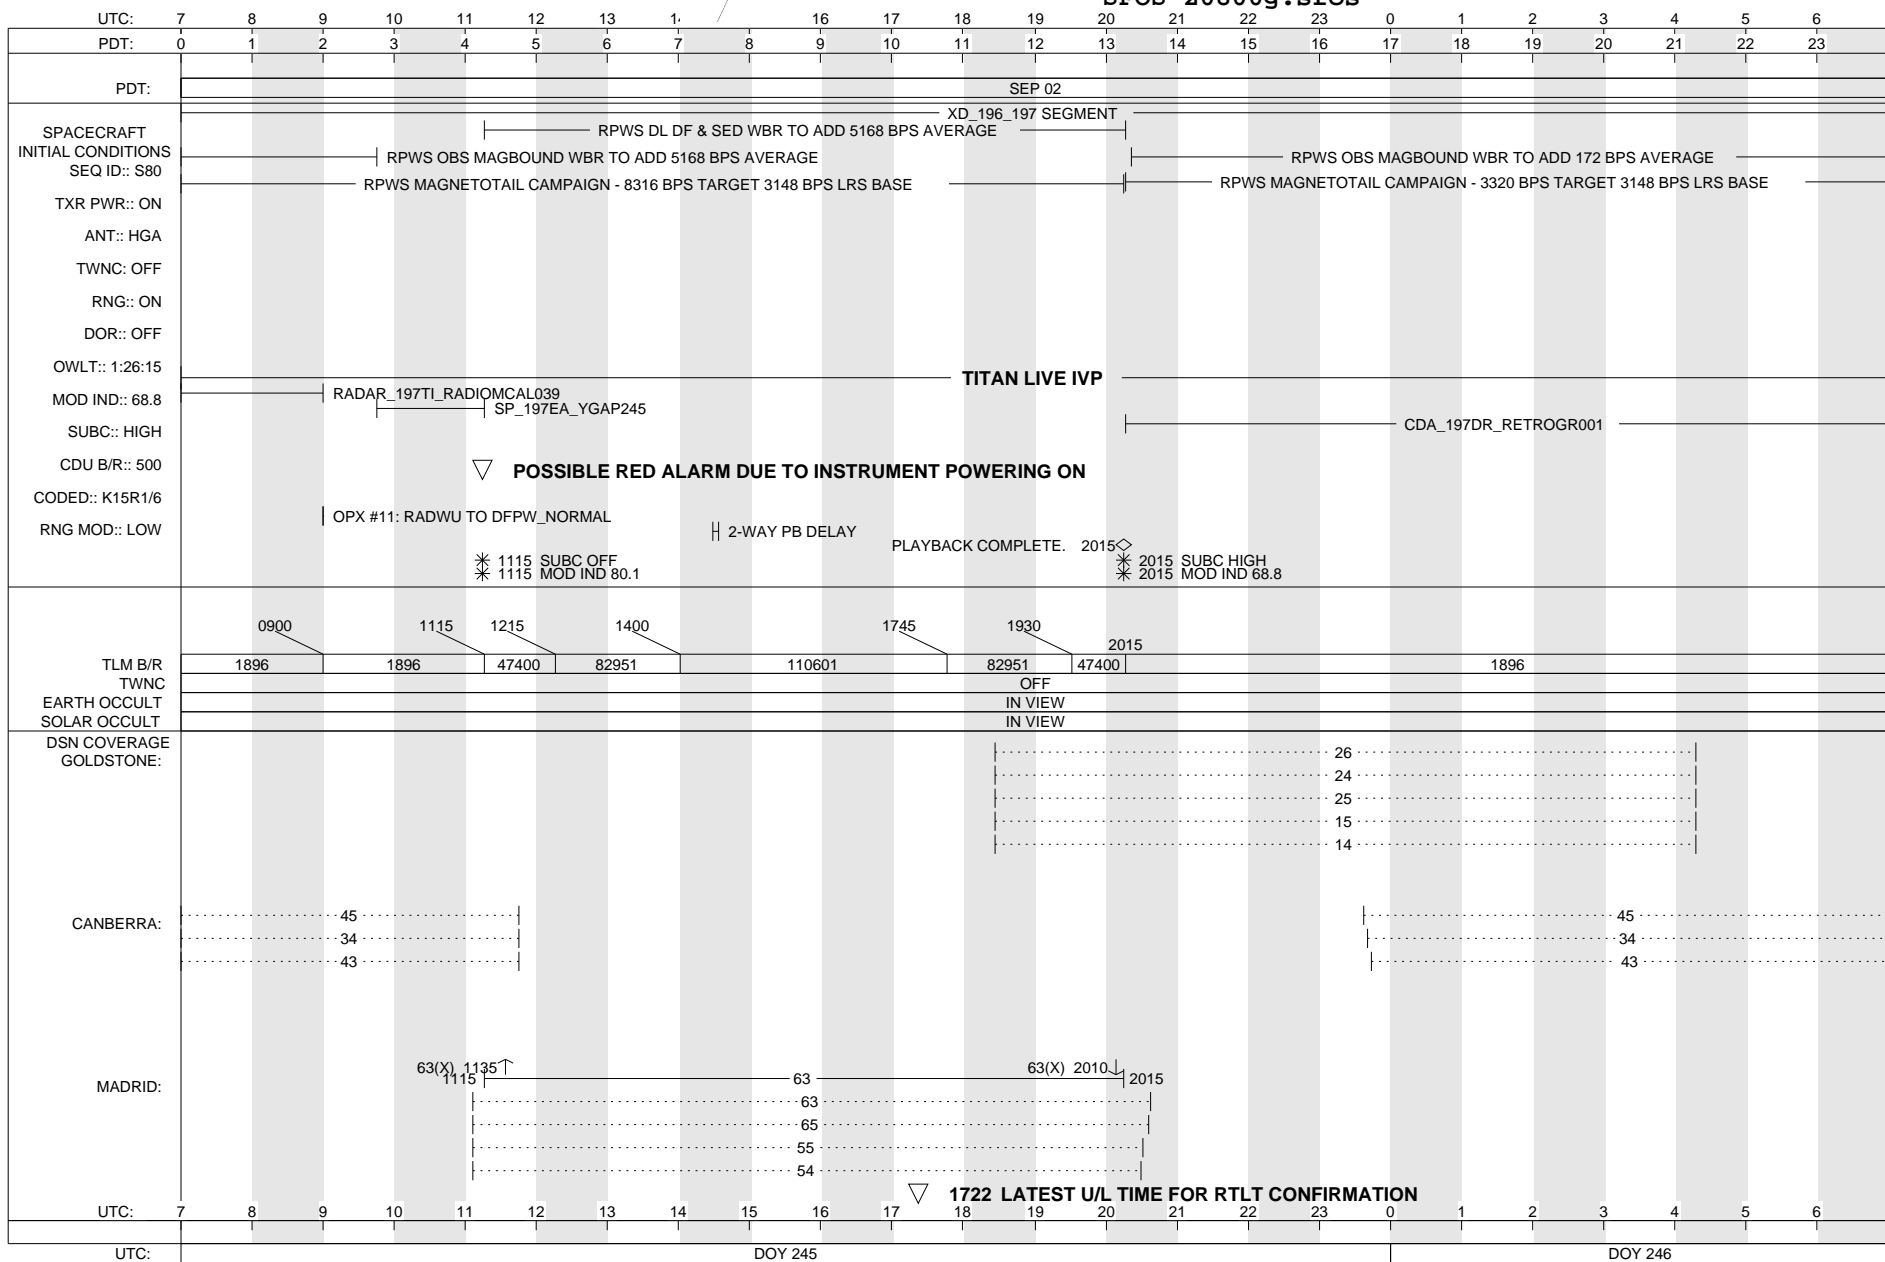

# CASSINI SFOS

SOE z0800g.soe  
SFOS z0800g.sfos

ISSUE DATE: 09/25/13

SUNDAY 244-245

SEPTEMBER 1, 2013 - SEPTEMBER 2, 2013

# CASSINI SFOS

SOE z0800g.soe  
SFOS z0800g.sfos

ISSUE DATE: 09/25/13

MONDAY 245-246

SEPTEMBER 2, 2013 - SEPTEMBER 3, 2013

# CASSINI SFOS

SOE z0800g.soe  
SFOS z0800g.sfos

ISSUE DATE: 09/25/13